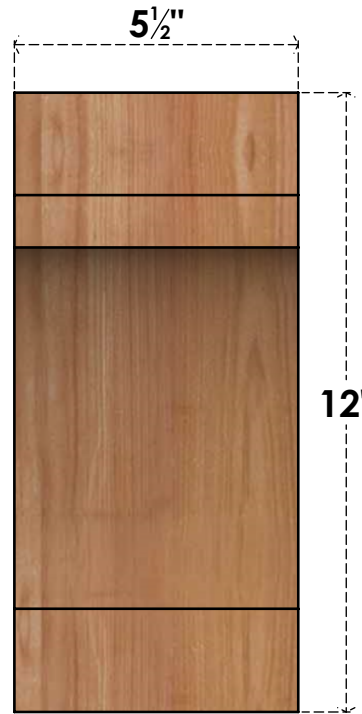

BRC06X08X12MRC00SWR

5 1/2"W X 8"D X 12"H MERCED SMOOTH BRACE, WESTERN RED CEDAR

SIDE

FRONT

EKENA MILLWORK
 2300 WEST MAIN ST.
 CLARKSVILLE, TX 75426
 TOLL FREE: 866-607-0453
 WWW.EKENAMILLWORK.COM

NOTES

1. INSTALLATION TO BE COMPLETED IN ACCORDANCE WITH MANUFACTURER'S SPECIFICATIONS.
2. DRAWING MAY NOT BE TO SCALE
3. THIS DRAWING IS INTENDED FOR DESIGN AND PLANNING PURPOSES ONLY.
4. ALL INFORMATION CONTAINED HEREIN WAS CURRENT AT THE TIME OF DEVELOPMENT BUT MUST BE REVIEWED AND APPROVED BY THE PRODUCT MANUFACTURER TO BE CONSIDERED ACCURATE.
5. PRODUCTS ARE NOT KILN DRIED. THIS ITEM IS UNIQUE AND WILL CONTAIN THE NATURAL VARIATIONS THAT THE WOOD SPECIES OFFERS. THIS MAY RESULT IN VARIATIONS UP TO 1/4"