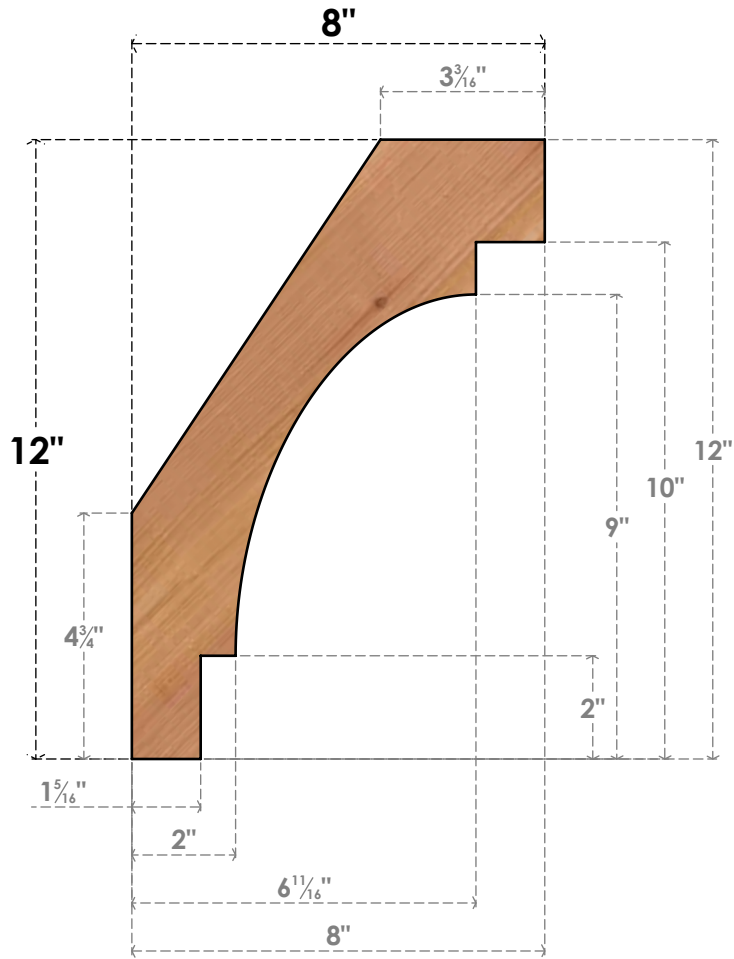

BRC06X08X12MRC00SWR

5 1/2"W X 8"D X 12"H MERCED SMOOTH BRACE, WESTERN RED CEDAR

SIDE

FRONT

EKENA MILLWORK
 2300 WEST MAIN ST.
 CLARKSVILLE, TX 75426
 TOLL FREE: 866-607-0453
 WWW.EKENAMILLWORK.COM

NOTES

1. INSTALLATION TO BE COMPLETED IN ACCORDANCE WITH MANUFACTURER'S SPECIFICATIONS.
2. DRAWING MAY NOT BE TO SCALE
3. THIS DRAWING IS INTENDED FOR DESIGN AND PLANNING PURPOSES ONLY.
4. ALL INFORMATION CONTAINED HEREIN WAS CURRENT AT THE TIME OF DEVELOPMENT BUT MUST BE REVIEWED AND APPROVED BY THE PRODUCT MANUFACTURER TO BE CONSIDERED ACCURATE.
5. PRODUCTS ARE NOT KILN DRIED. THIS ITEM IS UNIQUE AND WILL CONTAIN THE NATURAL VARIATIONS THAT THE WOOD SPECIES OFFERS. THIS MAY RESULT IN VARIATIONS UP TO 1/4"