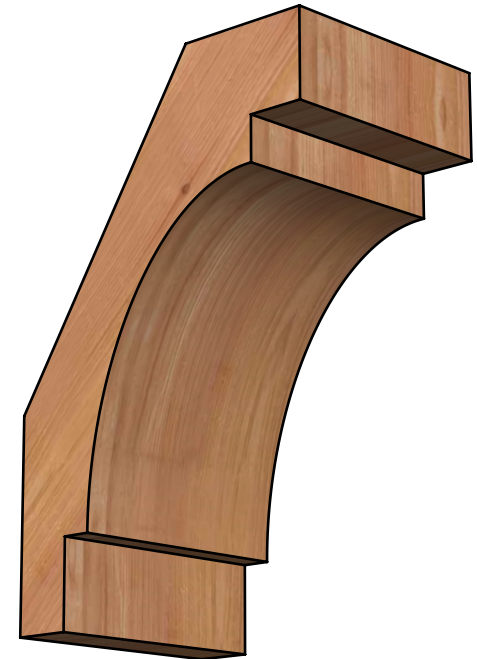

BRC06X08X12MRC00SWR

5 1/2"W X 8"D X 12"H MERCED SMOOTH BRACE, WESTERN RED CEDAR

SIDE

FRONT

EKENA MILLWORK
 2300 WEST MAIN ST.
 CLARKSVILLE, TX 75426
 TOLL FREE: 866-607-0453
 WWW.EKENAMILLWORK.COM

NOTES

1. INSTALLATION TO BE COMPLETED IN ACCORDANCE WITH MANUFACTURER'S SPECIFICATIONS.
2. DRAWING MAY NOT BE TO SCALE
3. THIS DRAWING IS INTENDED FOR DESIGN AND PLANNING PURPOSES ONLY.
4. ALL INFORMATION CONTAINED HEREIN WAS CURRENT AT THE TIME OF DEVELOPMENT BUT MUST BE REVIEWED AND APPROVED BY THE PRODUCT MANUFACTURER TO BE CONSIDERED ACCURATE.
5. PRODUCTS ARE NOT KILN DRIED. THIS ITEM IS UNIQUE AND WILL CONTAIN THE NATURAL VARIATIONS THAT THE WOOD SPECIES OFFERS. THIS MAY RESULT IN VARIATIONS UP TO 1/4"